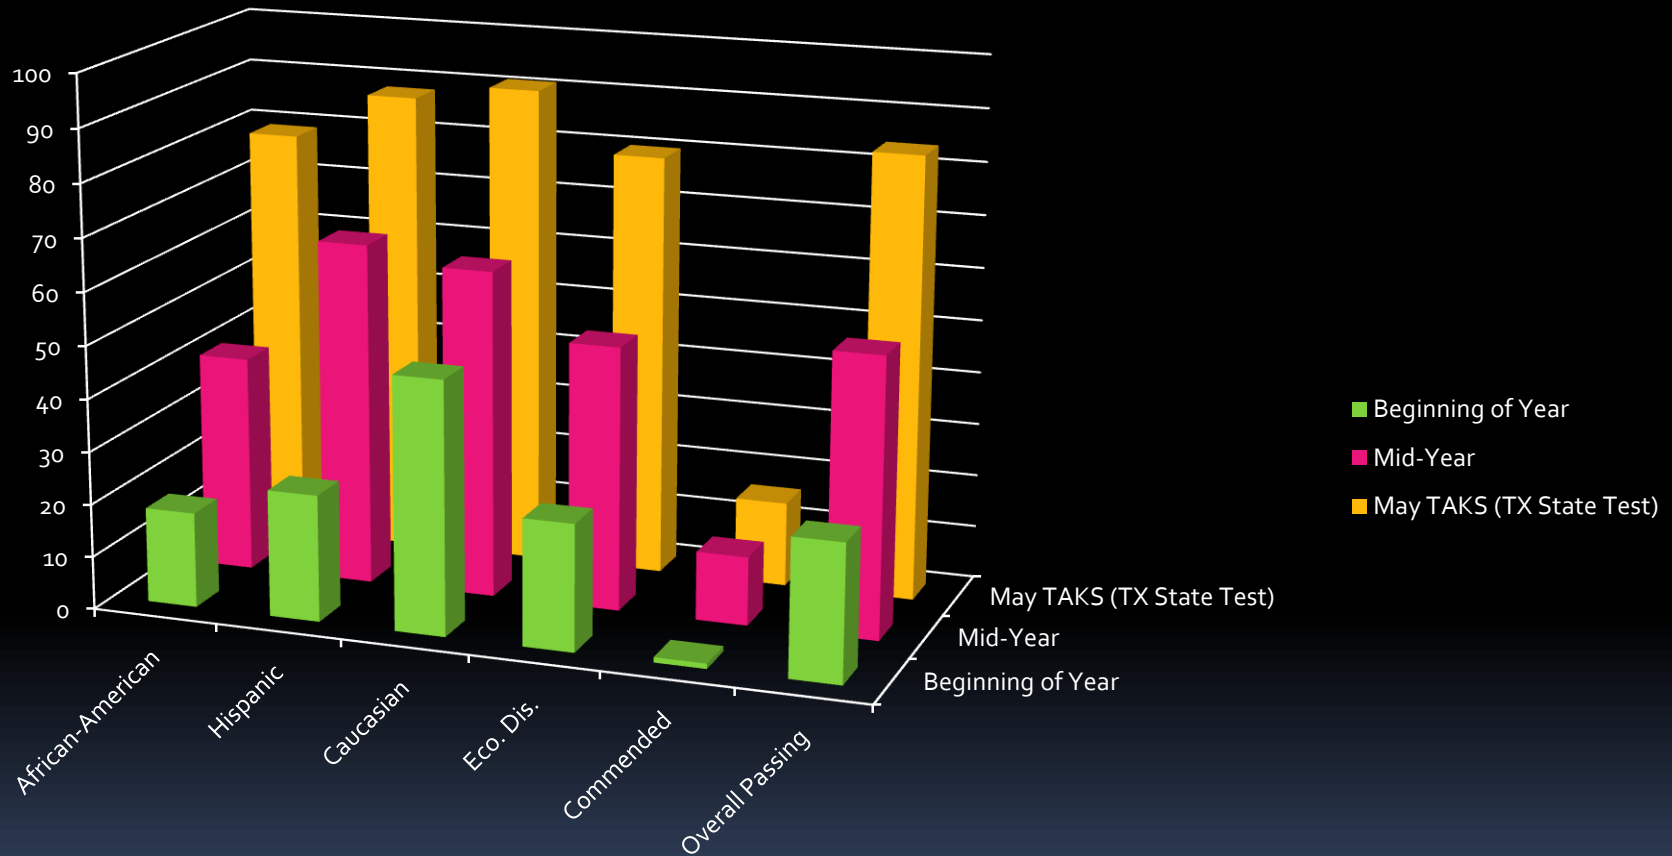

Intermediate Level Results After a Spring Semester of Tabor Rotation

+38% +23% +29% +30% +3% +31%

Increase in 2011, Spring ISD